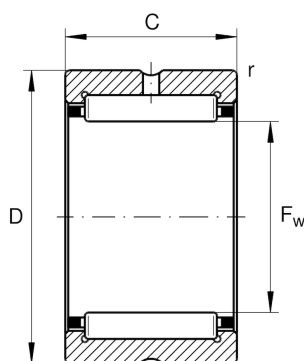

**RNA6904-XL**

Radial roller bearing

Schaeffler ID:
0507433760000

Radial roller bearing RNA..-XL

X-life

Technical information

**Main Dimensions & Performance Data**

F_w	25 mm	Under roller diameter
D	37 mm	Outside diameter
B	30 mm	Width
C_r	40,500 N	Basic dynamic load rating, radial
C_{0r}	51,000 N	Basic static load rating, radial
C_{ur}	9,200 N	Fatigue load limit, radial
n_G	16,900 1/min	Limiting speed
$n_{G \text{ Grease}}$	10,100 1/min	Limiting speed for grease lubrication
n_{gr}	9,500 1/min	Reference speed
	96.9 g	Weight

Dimensions

r_{\min}	0.3 mm	Minimum chamfer dimension
C	30 mm	Width, outer ring

Temperature range

T_{\min}	-30 °C	Operating temperature min.
T_{\max}	120 °C	Operating temperature max.